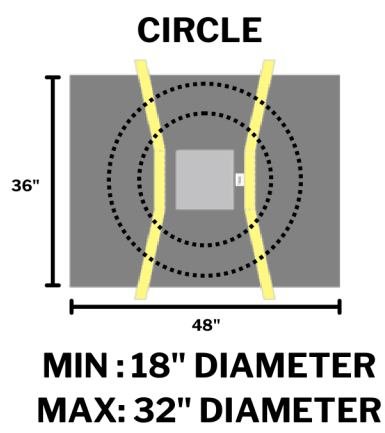

HORNET'S NESTTM

5' X 5' DRAIN INLET FILTER

GRATE SIZE GUIDE

PART #
HN55
NOMINAL SIZE
60" X 60" X 18"
ACTUAL SIZE
60" X 60" X 18"

GRATE SHAPE COMPATIBILITY

MINIMUM/MAXIMUM GRATE SIZE COMPATIBILITY

MIN: 18" DIAMETER
MAX: 54" DIAMETER

MIN: 14" X 18"
MAX: 54" X 53"

MIN: 18" X 18"
MAX: 54" X 54"

HORNET'S NESTTM

3' X 4' DRAIN INLET FILTER

GRATE SIZE GUIDE

PART #
HN34
NOMINAL SIZE
36" X 48" X 18"
ACTUAL SIZE
36" X 48" X 18"
MAXIMUM FLOW
XXX GPM

GRATE SHAPE COMPATIBILITY

MINIMUM/MAXIMUM GRATE SIZE COMPATIBILITY

HORNET'S NESTTM

SIZING CHART

- 1) MEASURE GRATE DIMENSIONS - BOTH LENGTH AND WIDTH.
- 2) FIND WHERE YOUR TWO DIMENSIONS MEET ON THE CHART BELOW TO FIND APPROPRIATE MODEL OF HORNET'S NEST DRAIN INLET FILTER NEEDED. IF EITHER OR BOTH OF YOUR GRATE DIMENSIONS ARE ODD NUMBERS, ROUND DOWN TO NEAREST EVEN NUMBER. (EX. FOR 27" OR 27.5" USE 26" ON THE GRAPH)
- 3) IF YOU LAND ON "CALL", REACH OUT TO PSI VIA EMAIL OR PHONE WITH YOUR GRATE DIMENSIONS AND WE WILL GLADLY ASSIST YOU WITH SIZING - CUSTOM SIZING IS AVAILABLE, USUALLY WITHIN 2-3 BUSINESS DAYS.