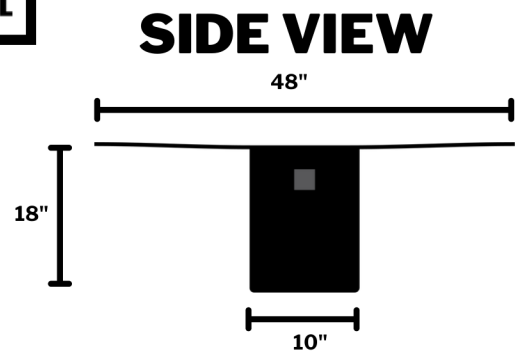

HORNET'S NESTTM

5' X 5' DRAIN INLET FILTER

GRATE SIZE GUIDE

PART #
HN55
NOMINAL SIZE
60" X 60" X 18"
ACTUAL SIZE
60" X 60" X 18"

GRATE SHAPE COMPATIBILITY

MINIMUM/MAXIMUM GRATE SIZE COMPATIBILITY

MIN: 18" DIAMETER
MAX: 54" DIAMETER

MIN: 14" X 18"
MAX: 54" X 53"

MIN: 18" X 18"
MAX: 54" X 54"

HORNET'S NESTTM

3' X 4' DRAIN INLET FILTER

GRATE SIZE GUIDE

PART #
HN34
NOMINAL SIZE
36" X 48" X 18"
ACTUAL SIZE
36" X 48" X 18"
MAXIMUM FLOW
XXX GPM

GRATE SHAPE COMPATIBILITY

MINIMUM/MAXIMUM GRATE SIZE COMPATIBILITY

HORNET'S NESTTM

SIZING CHART

- 1) MEASURE GRATE DIMENSIONS - BOTH LENGTH AND WIDTH.
- 2) FIND WHERE YOUR TWO DIMENSIONS MEET ON THE CHART BELOW TO FIND APPROPRIATE MODEL OF HORNET'S NEST DRAIN INLET FILTER NEEDED. IF EITHER OR BOTH OF YOUR GRATE DIMENSIONS ARE ODD NUMBERS, ROUND DOWN TO NEAREST EVEN NUMBER. (EX. FOR 27" OR 27.5" USE 26" ON THE GRAPH)
- 3) IF YOU LAND ON "CALL", REACH OUT TO PSI VIA EMAIL OR PHONE WITH YOUR GRATE DIMENSIONS AND WE WILL GLADLY ASSIST YOU WITH SIZING - CUSTOM SIZING IS AVAILABLE, USUALLY WITHIN 2-3 BUSINESS DAYS.