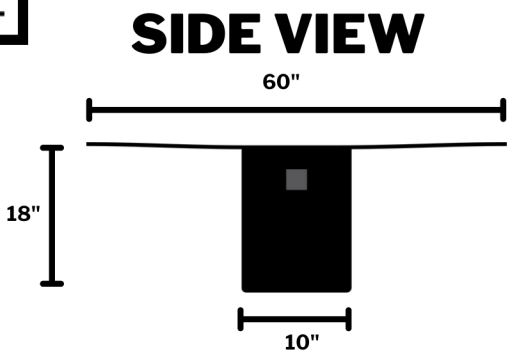

HORNET'S NESTTM

5' X 5' DRAIN INLET FILTER

GRATE SIZE GUIDE

PART #
HN55
NOMINAL SIZE
60" X 60" X 18"
ACTUAL SIZE
60" X 60" X 18"

GRATE SHAPE COMPATIBILITY

MINIMUM/MAXIMUM GRATE SIZE COMPATIBILITY

MIN: 18" DIAMETER
MAX: 54" DIAMETER

MIN: 14" X 18"
MAX: 54" X 53"

MIN: 18" X 18"
MAX: 54" X 54"

HORNET'S NESTTM

3' X 4' DRAIN INLET FILTER

GRATE SIZE GUIDE

PART #
HN34
NOMINAL SIZE
36" X 48" X 18"
ACTUAL SIZE
36" X 48" X 18"
MAXIMUM FLOW
XXX GPM

GRATE SHAPE COMPATIBILITY

MINIMUM/MAXIMUM GRATE SIZE COMPATIBILITY

HORNET'S NESTTM

SIZING CHART

- 1) MEASURE GRATE DIMENSIONS - BOTH LENGTH AND WIDTH.
- 2) FIND WHERE YOUR TWO DIMENSIONS MEET ON THE CHART BELOW TO FIND APPROPRIATE MODEL OF HORNET'S NEST DRAIN INLET FILTER NEEDED. IF EITHER OR BOTH OF YOUR GRATE DIMENSIONS ARE ODD NUMBERS, ROUND DOWN TO NEAREST EVEN NUMBER. (EX. FOR 27" OR 27.5" USE 26" ON THE GRAPH)
- 3) IF YOU LAND ON "CALL", REACH OUT TO PSI VIA EMAIL OR PHONE WITH YOUR GRATE DIMENSIONS AND WE WILL GLADLY ASSIST YOU WITH SIZING - CUSTOM SIZING IS AVAILABLE, USUALLY WITHIN 2-3 BUSINESS DAYS.