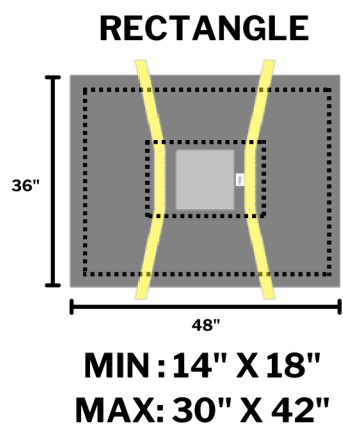

MIN: 14" X 18"
MAX: 54" X 53"

MIN: 18" X 18"
MAX: 54" X 54"

HORNET'S NESTTM

3' X 4' DRAIN INLET FILTER

GRATE SIZE GUIDE

PART #
HN34
NOMINAL SIZE
36" X 48" X 18"
ACTUAL SIZE
36" X 48" X 18"
MAXIMUM FLOW
XXX GPM

GRATE SHAPE COMPATIBILITY

MINIMUM/MAXIMUM GRATE SIZE COMPATIBILITY

HORNET'S NESTTM

SIZING CHART

- 1) MEASURE GRATE DIMENSIONS - BOTH LENGTH AND WIDTH.
- 2) FIND WHERE YOUR TWO DIMENSIONS MEET ON THE CHART BELOW TO FIND APPROPRIATE MODEL OF HORNET'S NEST DRAIN INLET FILTER NEEDED. IF EITHER OR BOTH OF YOUR GRATE DIMENSIONS ARE ODD NUMBERS, ROUND DOWN TO NEAREST EVEN NUMBER. (EX. FOR 27" OR 27.5" USE 26" ON THE GRAPH)
- 3) IF YOU LAND ON "CALL", REACH OUT TO PSI VIA EMAIL OR PHONE WITH YOUR GRATE DIMENSIONS AND WE WILL GLADLY ASSIST YOU WITH SIZING - CUSTOM SIZING IS AVAILABLE, USUALLY WITHIN 2-3 BUSINESS DAYS.