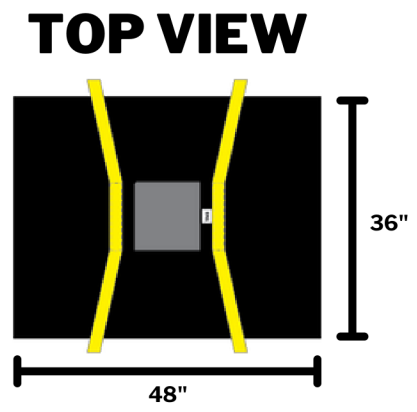

MIN: 14" X 18"
MAX: 54" X 53"

MIN: 18" X 18"
MAX: 54" X 54"

HORNET'S NESTTM

3' X 4' DRAIN INLET FILTER

GRATE SIZE GUIDE

PART #
HN34
NOMINAL SIZE
36" X 48" X 18"
ACTUAL SIZE
36" X 48" X 18"
MAXIMUM FLOW
XXX GPM