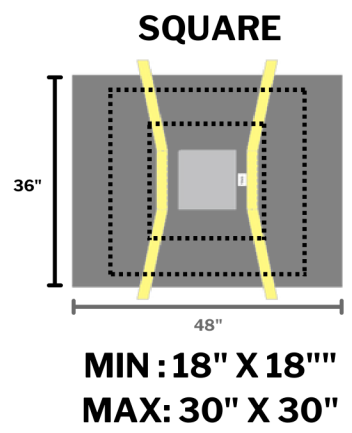

HORNET'S NESTTM

5' X 5' DRAIN INLET FILTER

GRATE SIZE GUIDE

PART #
HN55
NOMINAL SIZE
60" X 60" X 18"
ACTUAL SIZE
60" X 60" X 18"

GRATE SHAPE COMPATIBILITY

MINIMUM/MAXIMUM GRATE SIZE COMPATIBILITY

MIN: 18" DIAMETER
MAX: 54" DIAMETER

MIN: 14" X 18"
MAX: 54" X 53"

MIN: 18" X 18"
MAX: 54" X 54"

HORNET'S NESTTM

3' X 4' DRAIN INLET FILTER

GRATE SIZE GUIDE

PART #
HN34
NOMINAL SIZE
36" X 48" X 18"
ACTUAL SIZE
36" X 48" X 18"
MAXIMUM FLOW
XXX GPM

GRATE SHAPE COMPATIBILITY

MINIMUM/MAXIMUM GRATE SIZE COMPATIBILITY

HORNET'S NESTTM

SIZING CHART

- 1) MEASURE GRATE DIMENSIONS - BOTH LENGTH AND WIDTH.
- 2) FIND WHERE YOUR TWO DIMENSIONS MEET ON THE CHART BELOW TO FIND APPROPRIATE MODEL OF HORNET'S NEST DRAIN INLET FILTER NEEDED. IF EITHER OR BOTH OF YOUR GRATE DIMENSIONS ARE ODD NUMBERS, ROUND DOWN TO NEAREST EVEN NUMBER. (EX. FOR 27" OR 27.5" USE 26" ON THE GRAPH)
- 3) IF YOU LAND ON "CALL", REACH OUT TO PSI VIA EMAIL OR PHONE WITH YOUR GRATE DIMENSIONS AND WE WILL GLADLY ASSIST YOU WITH SIZING - CUSTOM SIZING IS AVAILABLE, USUALLY WITHIN 2-3 BUSINESS DAYS.